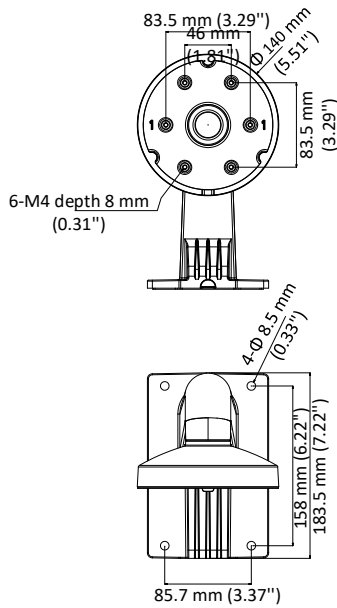

DS-1273ZJ-140

Wall Mount

Features:

- Aluminum alloy material with surface spray treatment
- The outlet hole makes the feature looks better
- Better water proof design
- Convenient installation coordinating with lower bowl

Dimension:

Order Model:

DS-1273ZJ-140

Parameter:

Model	DS-1273ZJ-140
Parameters	Wall Mount
Appearance	Hikvision White
Material	Aluminum Alloy
Dimension	Φ 140 × 182 × 120 mm
Weight	777 g (1.71 lb.)

Notice:

- Pay attention to the color matching when select bracket
- The bracket should be installed on flat wall
- The wall should be capable of supporting over 3 times as much as the total weight of the camera and the mount
- The maximum load capacity of the bracket is 3 kg